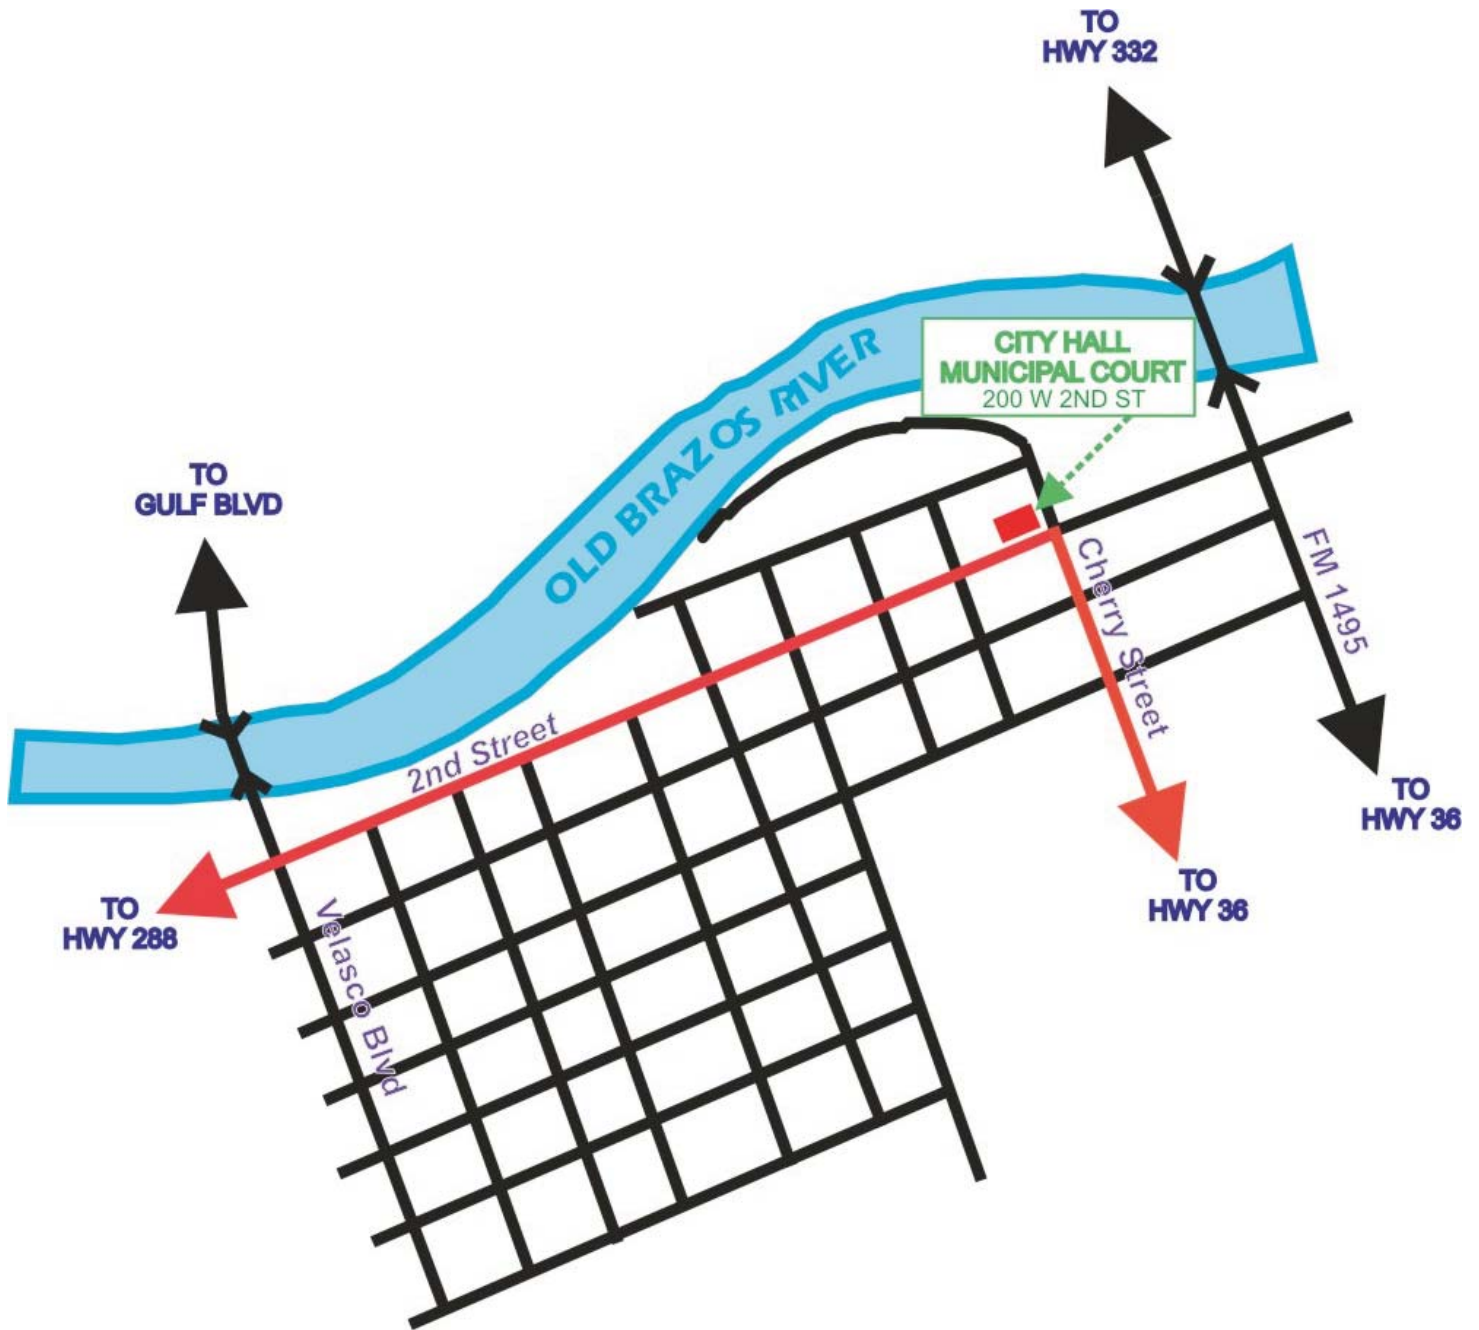

Map to City Hall / Municipal Court

**Court Hours are 8:00am - 5:00pm
Monday through Friday**